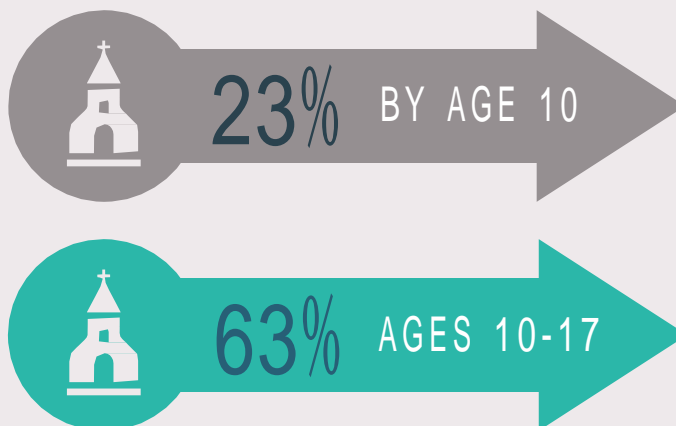

EDGE MIDDLE SCHOOL YOUTH MINISTRY

OUR PLAN TO KEEP OUR YOUTH ACTIVELY CATHOLIC

>> CHALLENGE: "YOUNG PEOPLE ARE LEAVING THE CHURCH..."

**These statistics are taken from a recent CARA (Center for Applied Research in the Apostolate study)*

>> SOLUTION: EDGE MIDDLE SCHOOL MINISTRY

Edge is a Catholic middle school youth ministry program. It provides a safe and fun place for youth to find solid Catholic community, to get answers to their questions about faith, and, most importantly, to experience Jesus in a profound and personal way.

WHY IS EDGE EFFECTIVE?

Now more than ever middle school youth need the truth and love of Jesus Christ to guide their lives and they need the faith presented in a way that makes sense to them and is relevant to their lives. Edge accomplishes this and builds a foundation of faith that will guide the youth as they face many difficulties and help them as they begin to make decisions that affect the rest of their teen years.