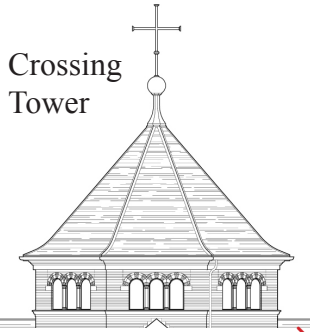

Crossing Tower Windows

The Crossing Tower Windows include images of saints or religious icons. This chart below illustrates the saint or icon selected for each window as well as the location. The sample window to the right shows the proposed design and the placement of the image. These windows are \$6,000 each. Please refer to the separate elevation drawings for more details on window locations.